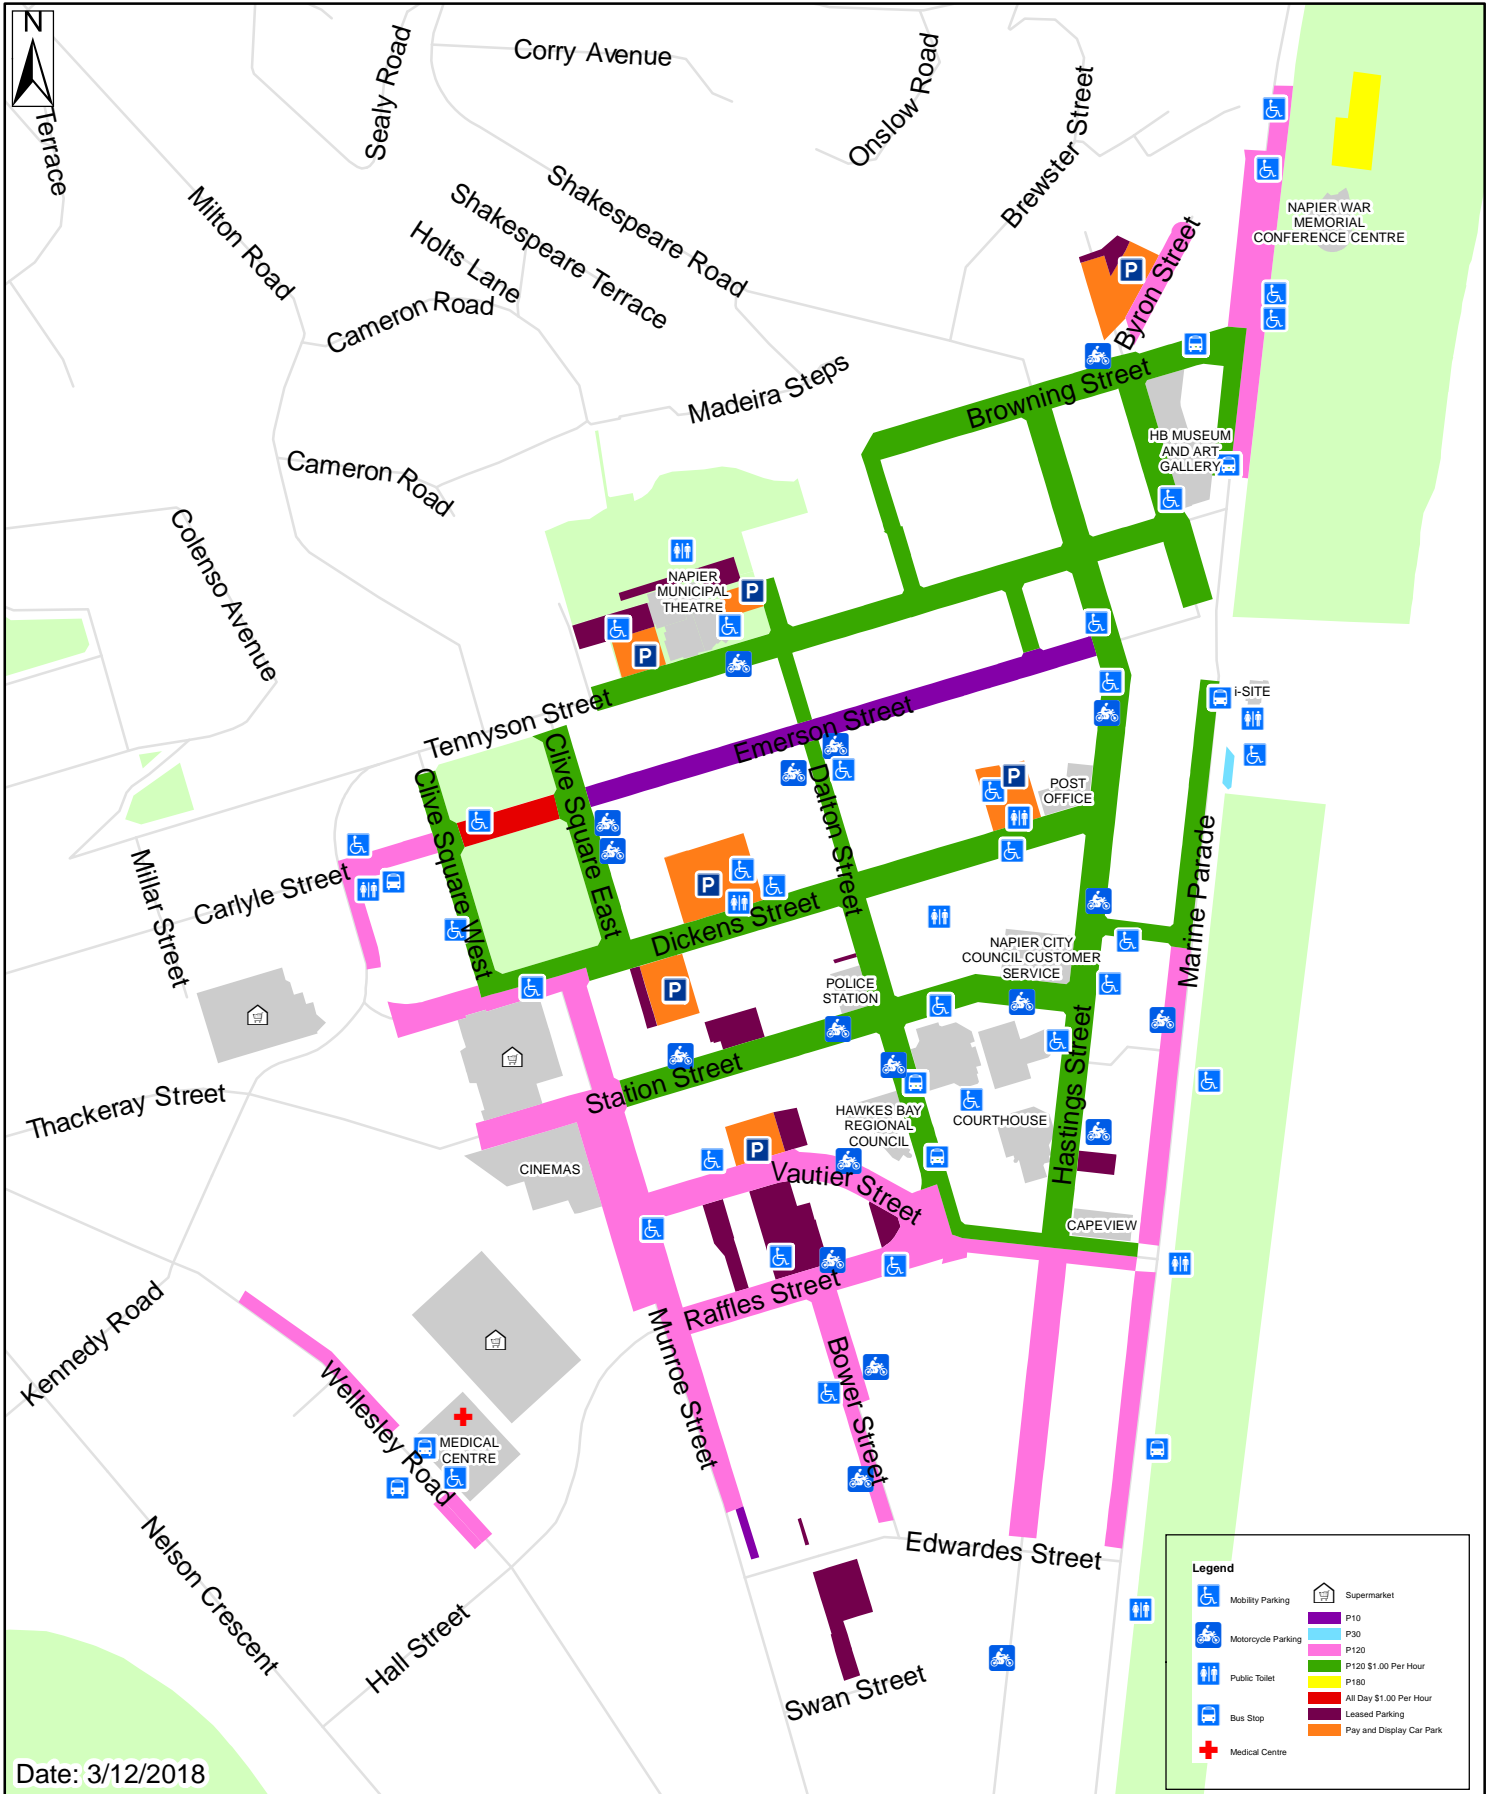

NAPIER CBD PARKING MAP

Note: ParkMate app can be used on pay and display machines and meterheads