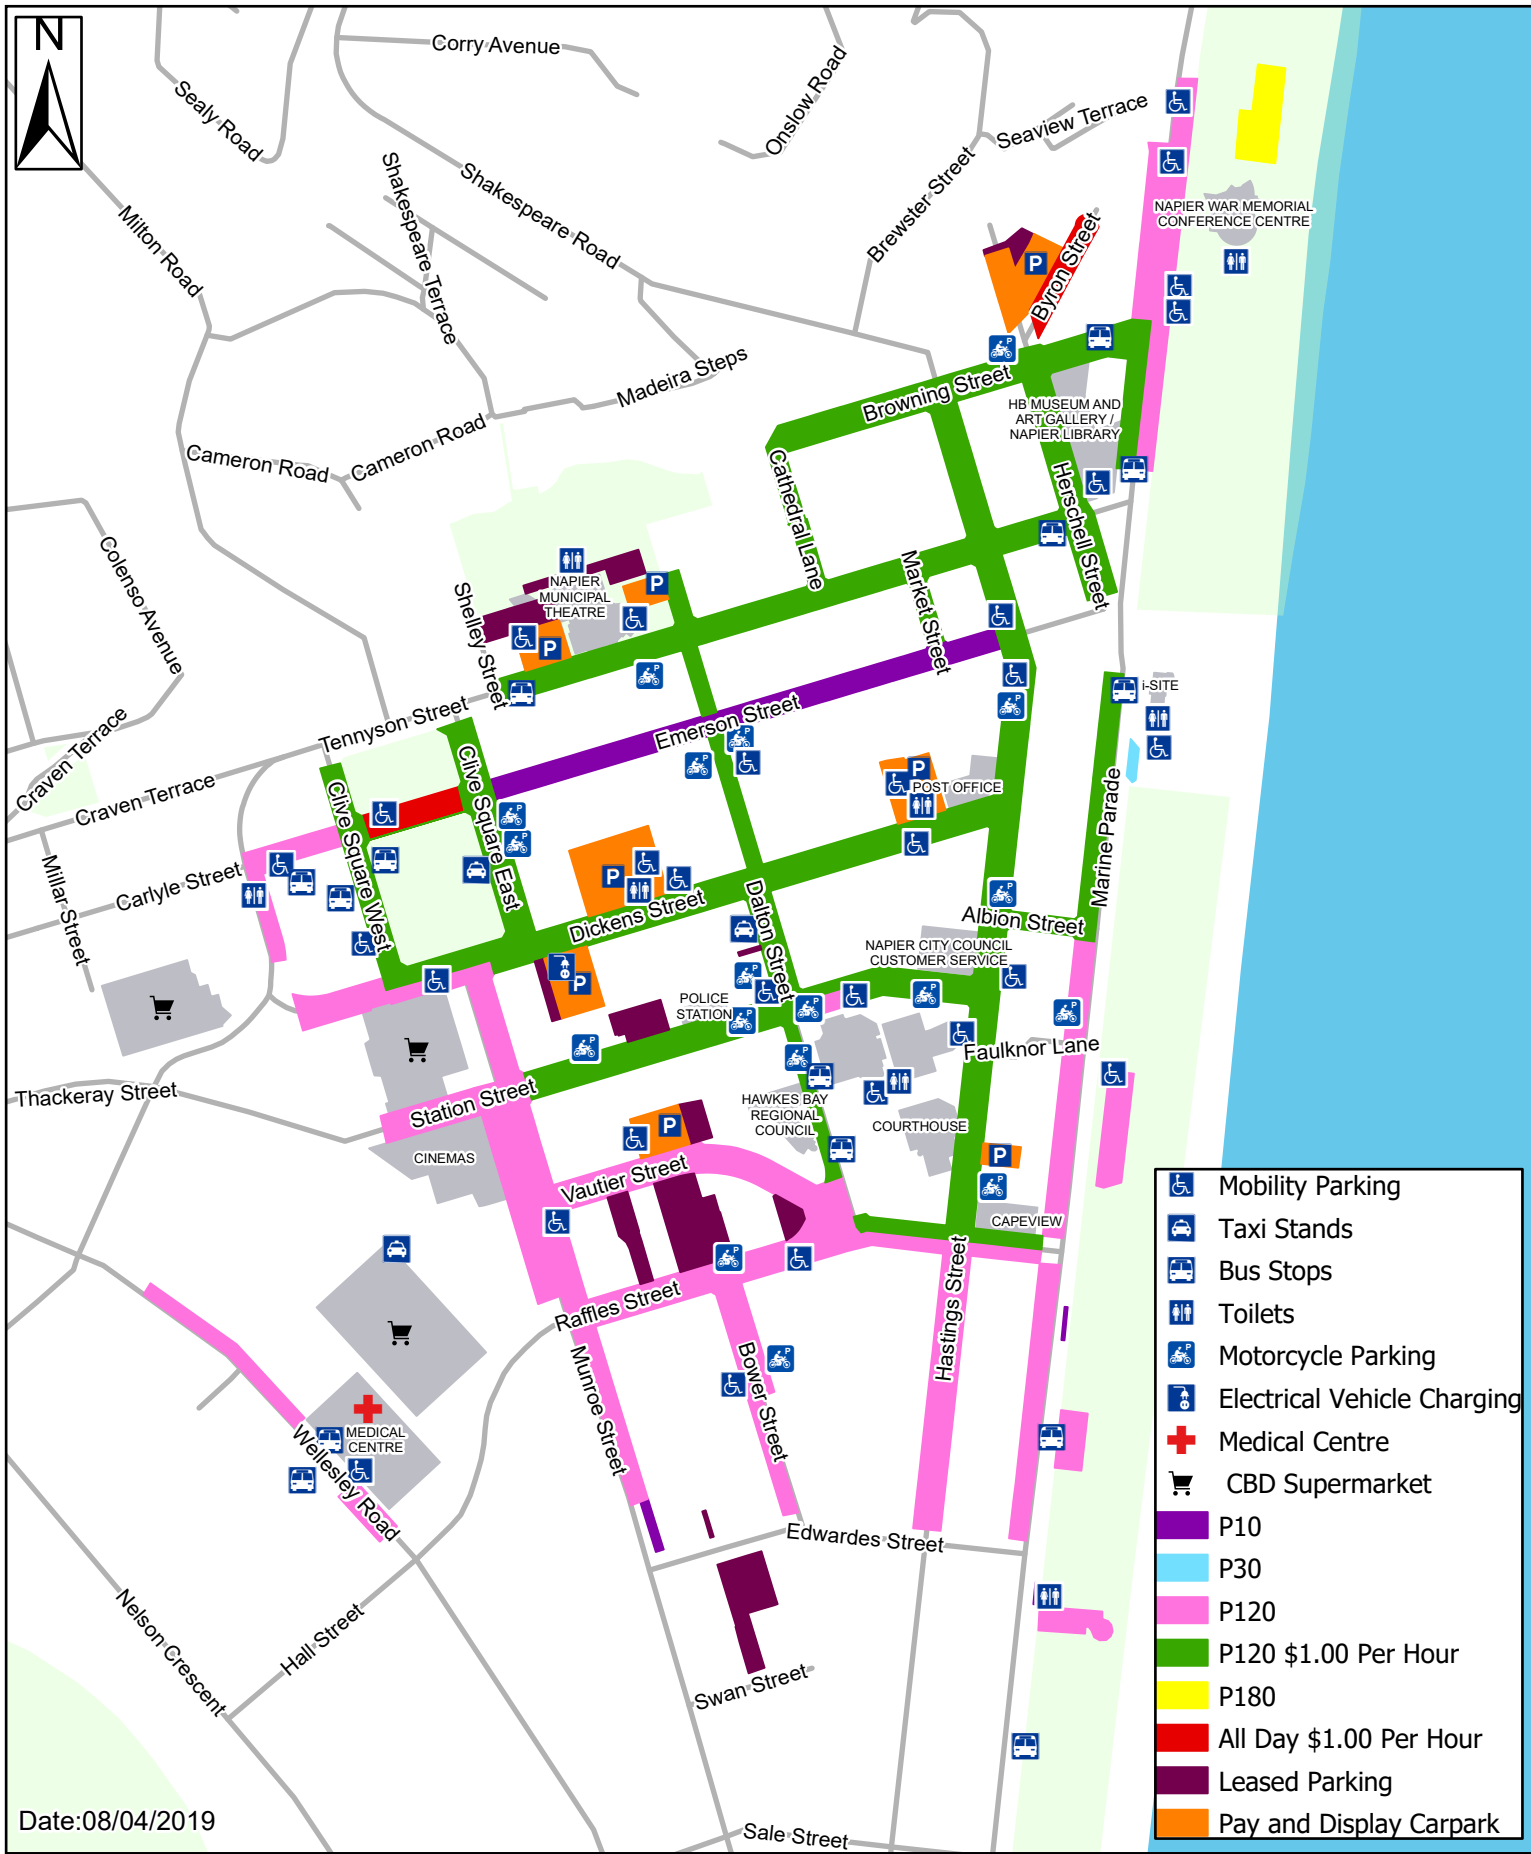

# NAPIER CBD PARKING MAP

- Mobility Parking
- Taxi Stands
- Bus Stops
- Toilets
- Motorcycle Parking
- Electrical Vehicle Charging
- Medical Centre
- CBD Supermarket
- P10
- P30
- P120
- P120 \$1.00 Per Hour
- P180
- All Day \$1.00 Per Hour
- Leased Parking
- Pay and Display Carpark

Note: ParkMate app can be used on pay and display machines and meterheads

Scale: 1:5500  
Projection: NZTM  
Original Sheet Size: A4

Digital map data sourced from Land Information New Zealand.  
CROWN COPYRIGHT RESERVED

The information displayed in the GIS has been taken from Napier City Council's databases and maps.  
It is made available in good faith but its accuracy or completeness is not guaranteed. If the information is relied on in support of a resource consent it should be verified independently.